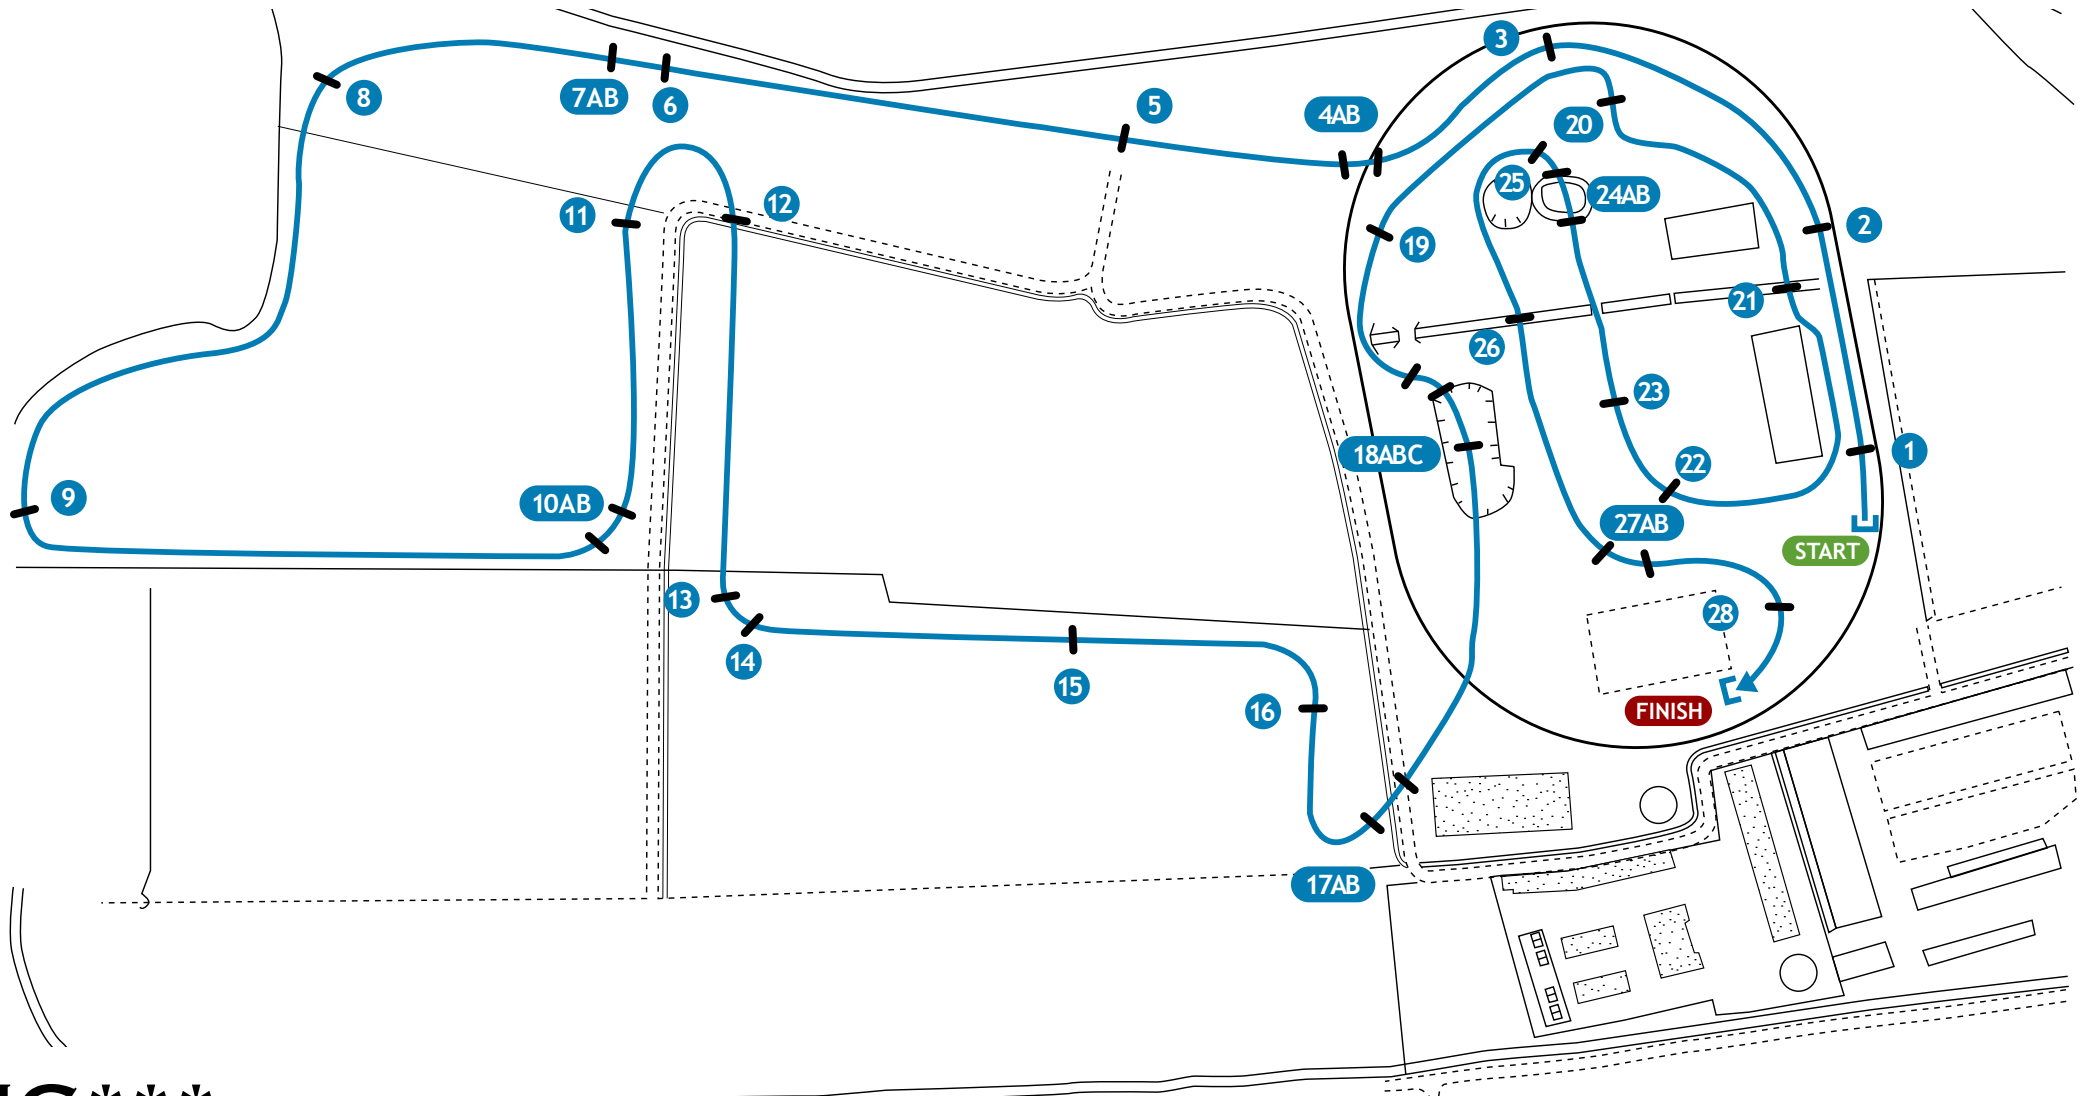

CENTRO IPPICO "LA PISTA"

INTERNATIONAL CIC** - CIC*** - CCI*** HORSE TRIAL
VAIRANO 7-9 APRIL 2017

CIC***

BLUE

Length: **3.510 m**

Speed: **570 metres/min**

Optimum Time: **6:10**

Max Time: **12:20**

1 - Vairano Log

2 - Frame

3 - Rounded Table

4AB - Hedge off Gallop

5 - Straw Table

6, 7AB - Corner

8 - Skinny Triple Bar

9 - Narrow Brush Table

10AB - Brush Corner

11 - Danilo's Bed

12 - Ditch Oxer

13, 14 - Bank

15 - Bullfinch

16 - News Stand

17AB - Indoor Crossing

18ABC - Mound Complex

19 - Round Top House

20 - Log Pile

21 - Trakhener

22,23 - News Stand & Stick Pile

24AB, 25 - Water Complex

26 - Ditch Brush

27AB - Houses

28 - Vairano Arch