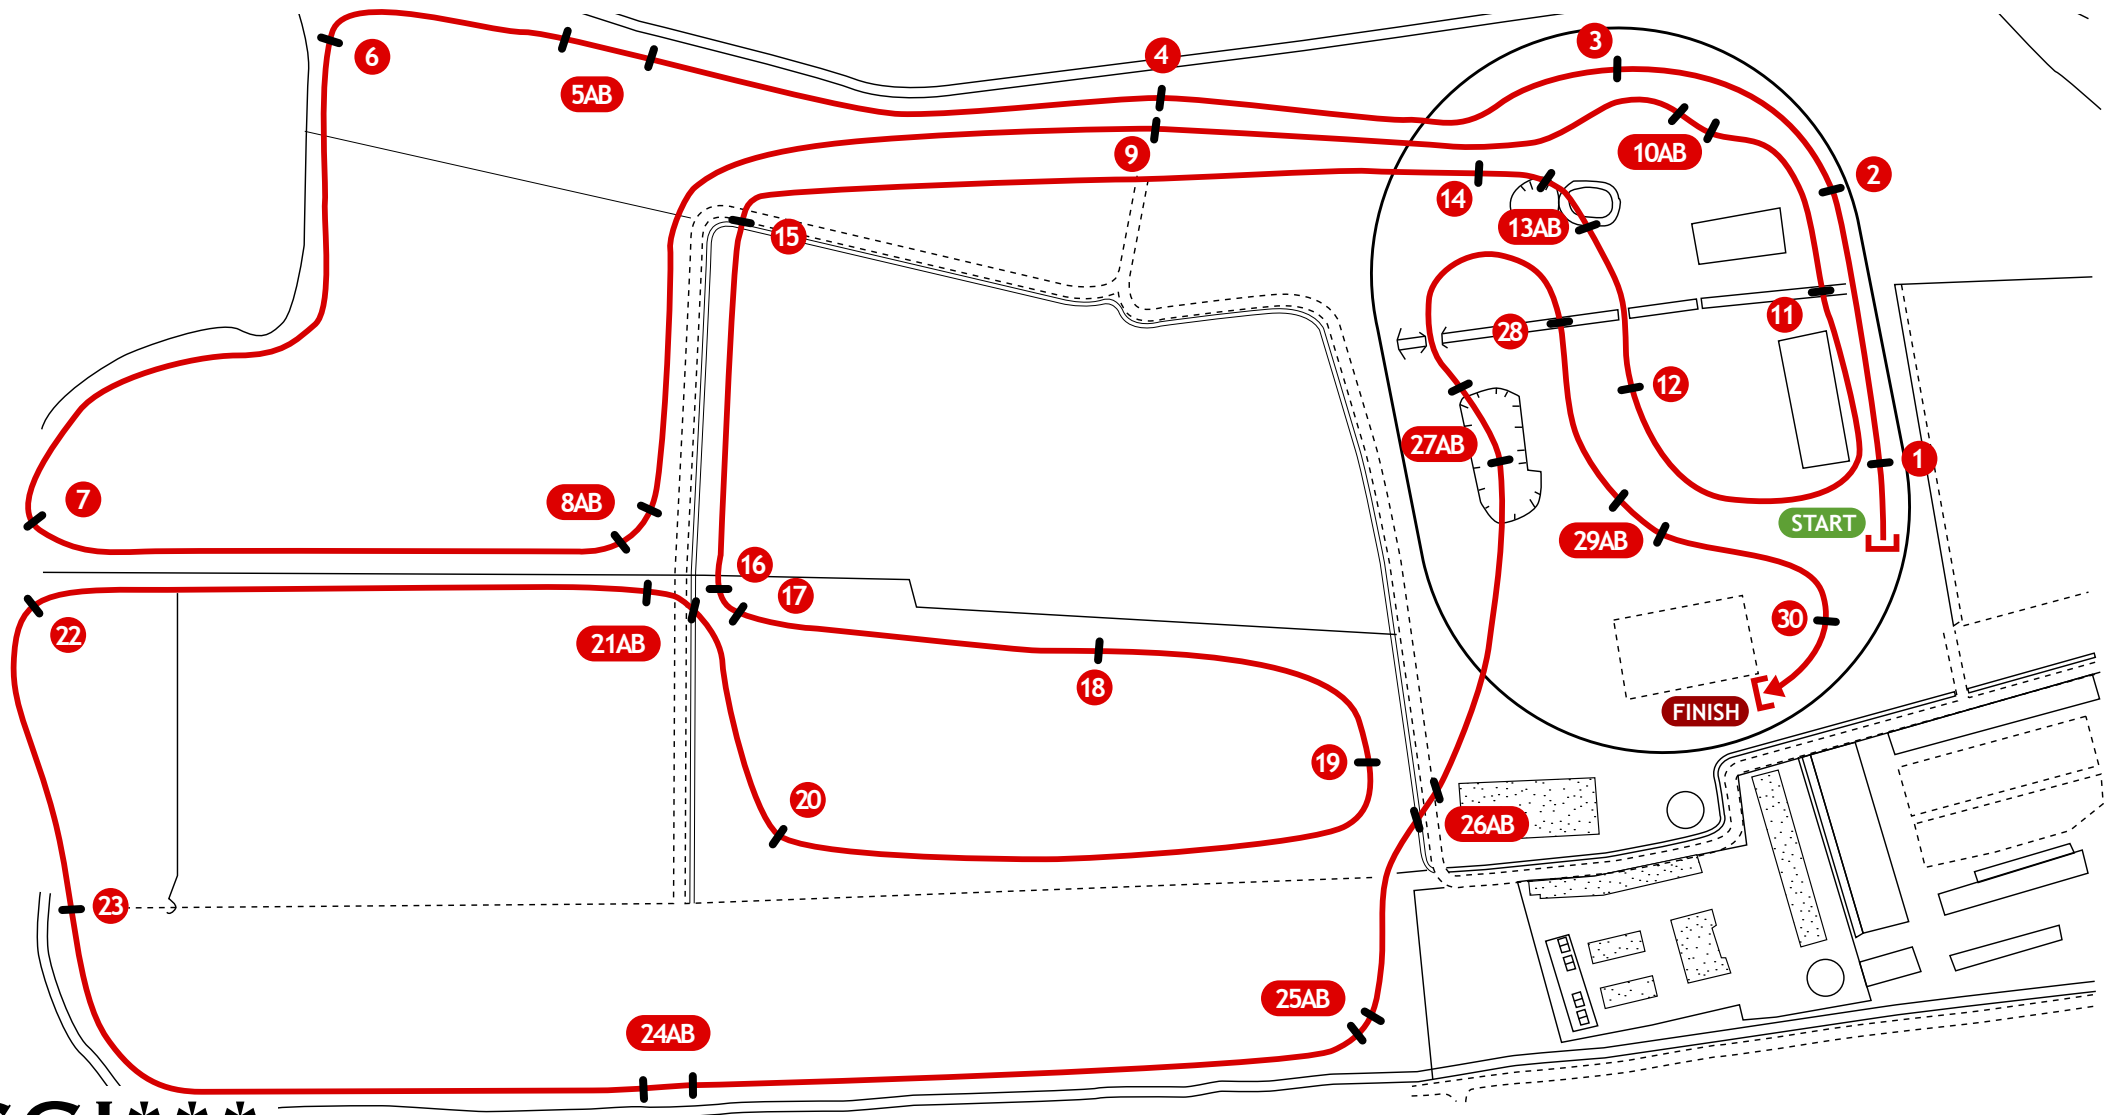

CENTRO IPPICO "LA PISTA"

INTERNATIONAL CIC** - CICO*** - CCI*** HORSE TRIAL

VAIRANO 15-18 SEPTEMBER 2016

CCI***

RED

Length: **5.640 m**

Speed: **570 metres/min**

Optimum Time: **9:54**

Max Time: **19:48**

1 - Vairano Log

2 - Frame

3 - Rounded Table

4 - Straw Table

5AB - Tyre Corner

6 - Narrow Triple Bar

7 - Narrow Brush Table

8AB - Log Corner

9 - Double Brush

10AB - House and Oxer

11 - Trakhener

12 - Stickpile

13AB, 14 - Water Complex

15 - Ditch Oxer

16,17 - Bank to Brushes

26AB - Indoor Crossing

27AB - Mound

28 - Ditch Brush

29AB - News Stand

30 - Vairano Arch