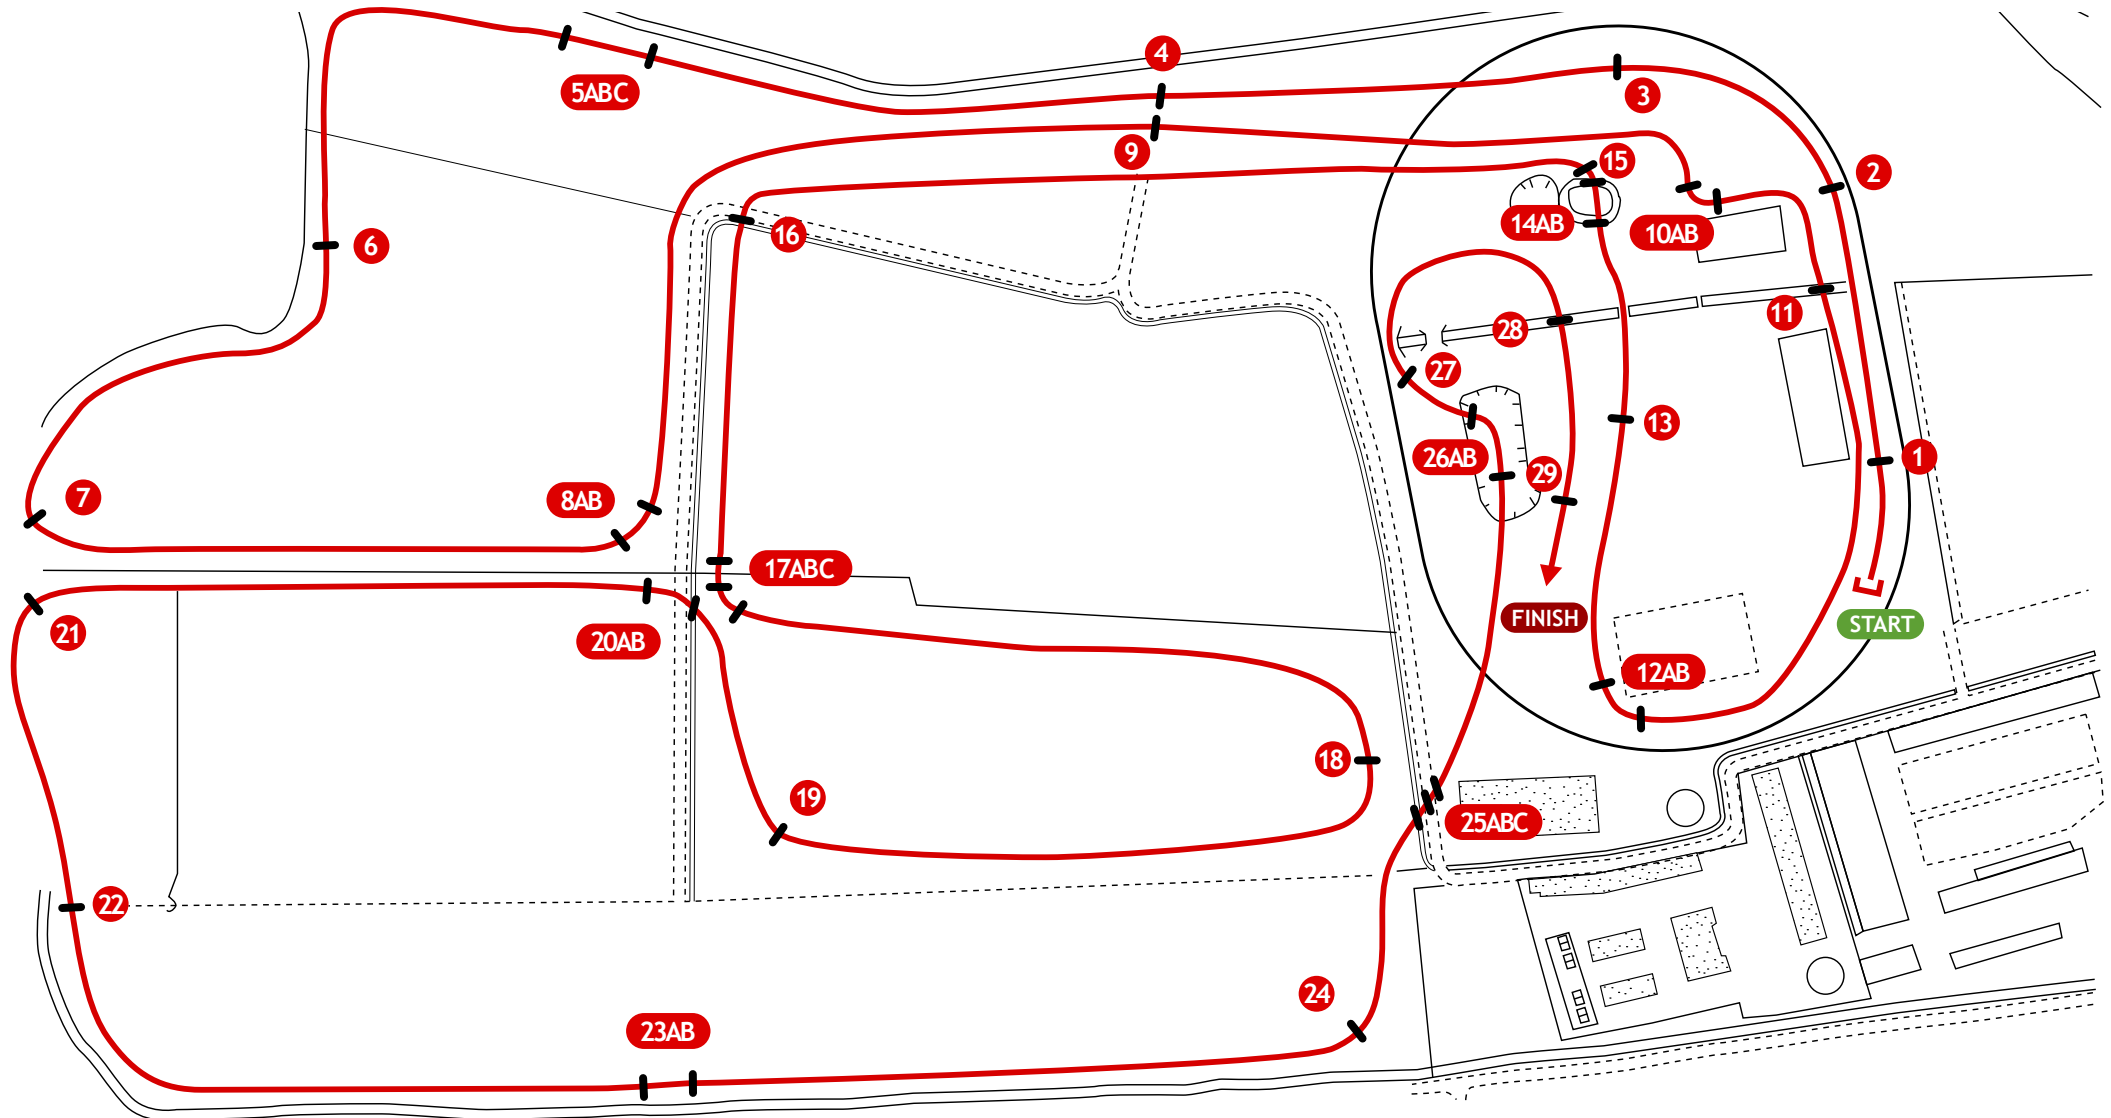

**CENTRO IPPICO "LA PISTA"**  
**INTERNATIONAL CIC\*\* - CIC\*\*\* - CCI\*\*\* HORSE TRIAL**  
**VAIRANO PAVESE 19-20-21-22 APRIL 2011**

**CCI\*\*\***

**RED**

1 – Vairano Log  
 2 – Frame  
 3 – Rounded Table  
 4 – Straw Table  
 5ABC – Tyre Corner  
 6 – Ditch Brush

7 – Picnic Table  
 8AB – Log Corner  
 9 – Double Brush  
 10AB – House & Oxer  
 11 – Trakhener  
 12AB – News Stands

13 – Ditch & Brush  
 14AB, 15 – Water Complex  
 16 – Ditch Oxer  
 17ABC – Step – Brush – Bullfinch  
 18 – Big Ramp  
 19 – Round Top Brush

20AB – Trakhener & Triple Log  
 21 – Picnic Table  
 22 – Stick Pile  
 23AB – Wine & Cheese  
 24 – Machinery Oxer  
 25ABC – Indoor Road Crossing

26AB, 27 – Mound Hedge To Triple Bar  
 28 – Cross Question  
 29 – Vairano Arch