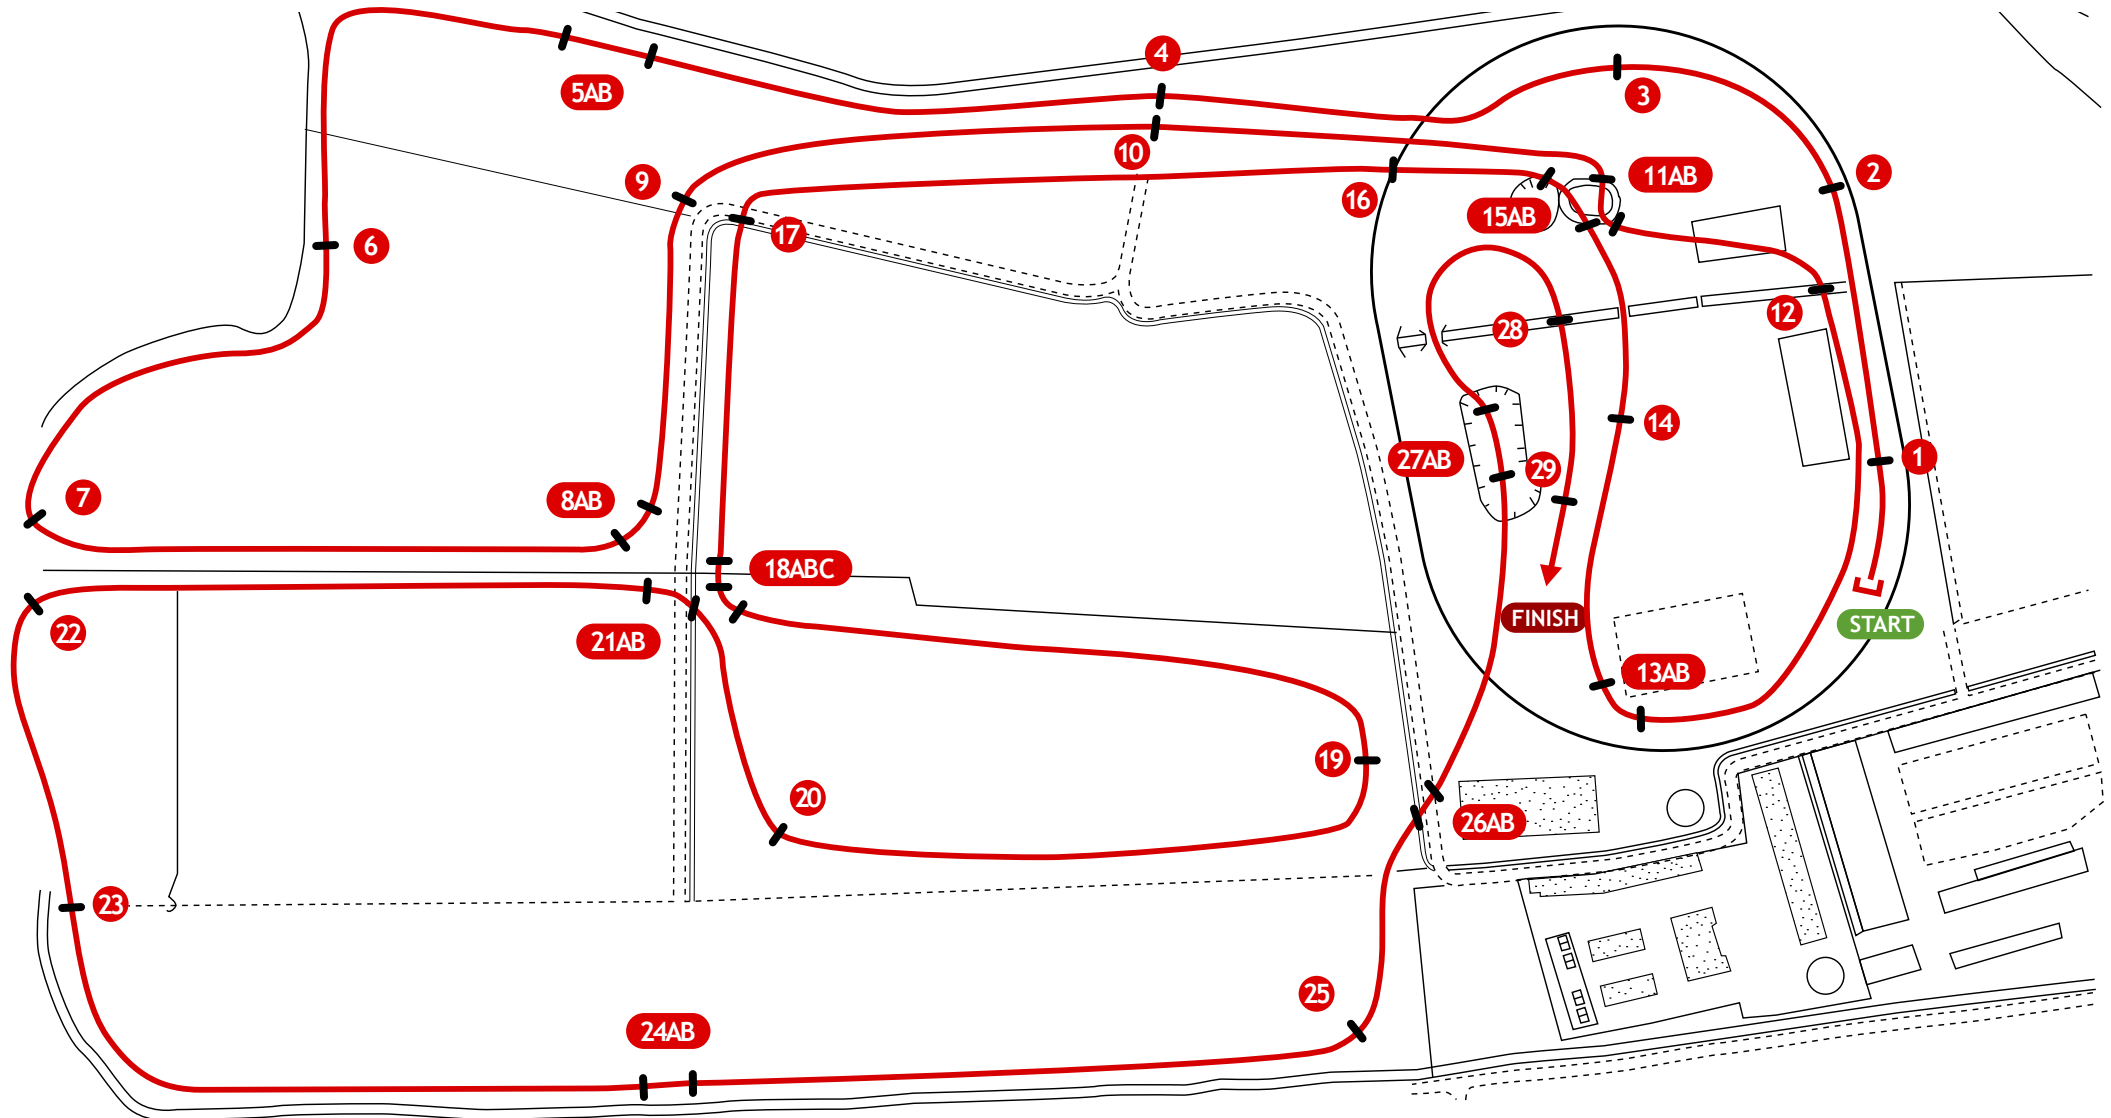

CENTRO IPPICO "LA PISTA"
INTERNATIONAL CIC - CIC*** - CCI*** HORSE TRIAL**
VAIRANO PAVESE 15-16-17-18 APRIL 2010

CCI***

RED

- 1 - Vairano Log
- 2 - Frame
- 3 - Rounded Table
- 4 - Straw Table
- 5AB - Tyre Corner
- 6 - Brush Log

- 7 - Tyre Oxer
- 8AB - Log Corner
- 9 - Log Pile Bed
- 10 - Double Brush
- 11AB - Water 1°
- 12 - Trakhener

- 13AB - News Stands
- 14 - Ditch & Brush
- 15AB - Water 2°
- 16 - Hedge Off Track
- 17 - Ditch Oxer
- 18ABC - Step-Brush-Triple Brush

- 19 - Danilo's House
- 20 - Round Top Brush
- 21AB - Trakhener & Bullfinch
- 22 - Log Pile
- 23 - Stick Pile
- 24AB - Wine & Cheese

- 25 - Machinery Oxer
- 26AB - Indoor Corner
- 27AB - Mound Hedges
- 28 - Cross Question
- 29 - Vairano Arch