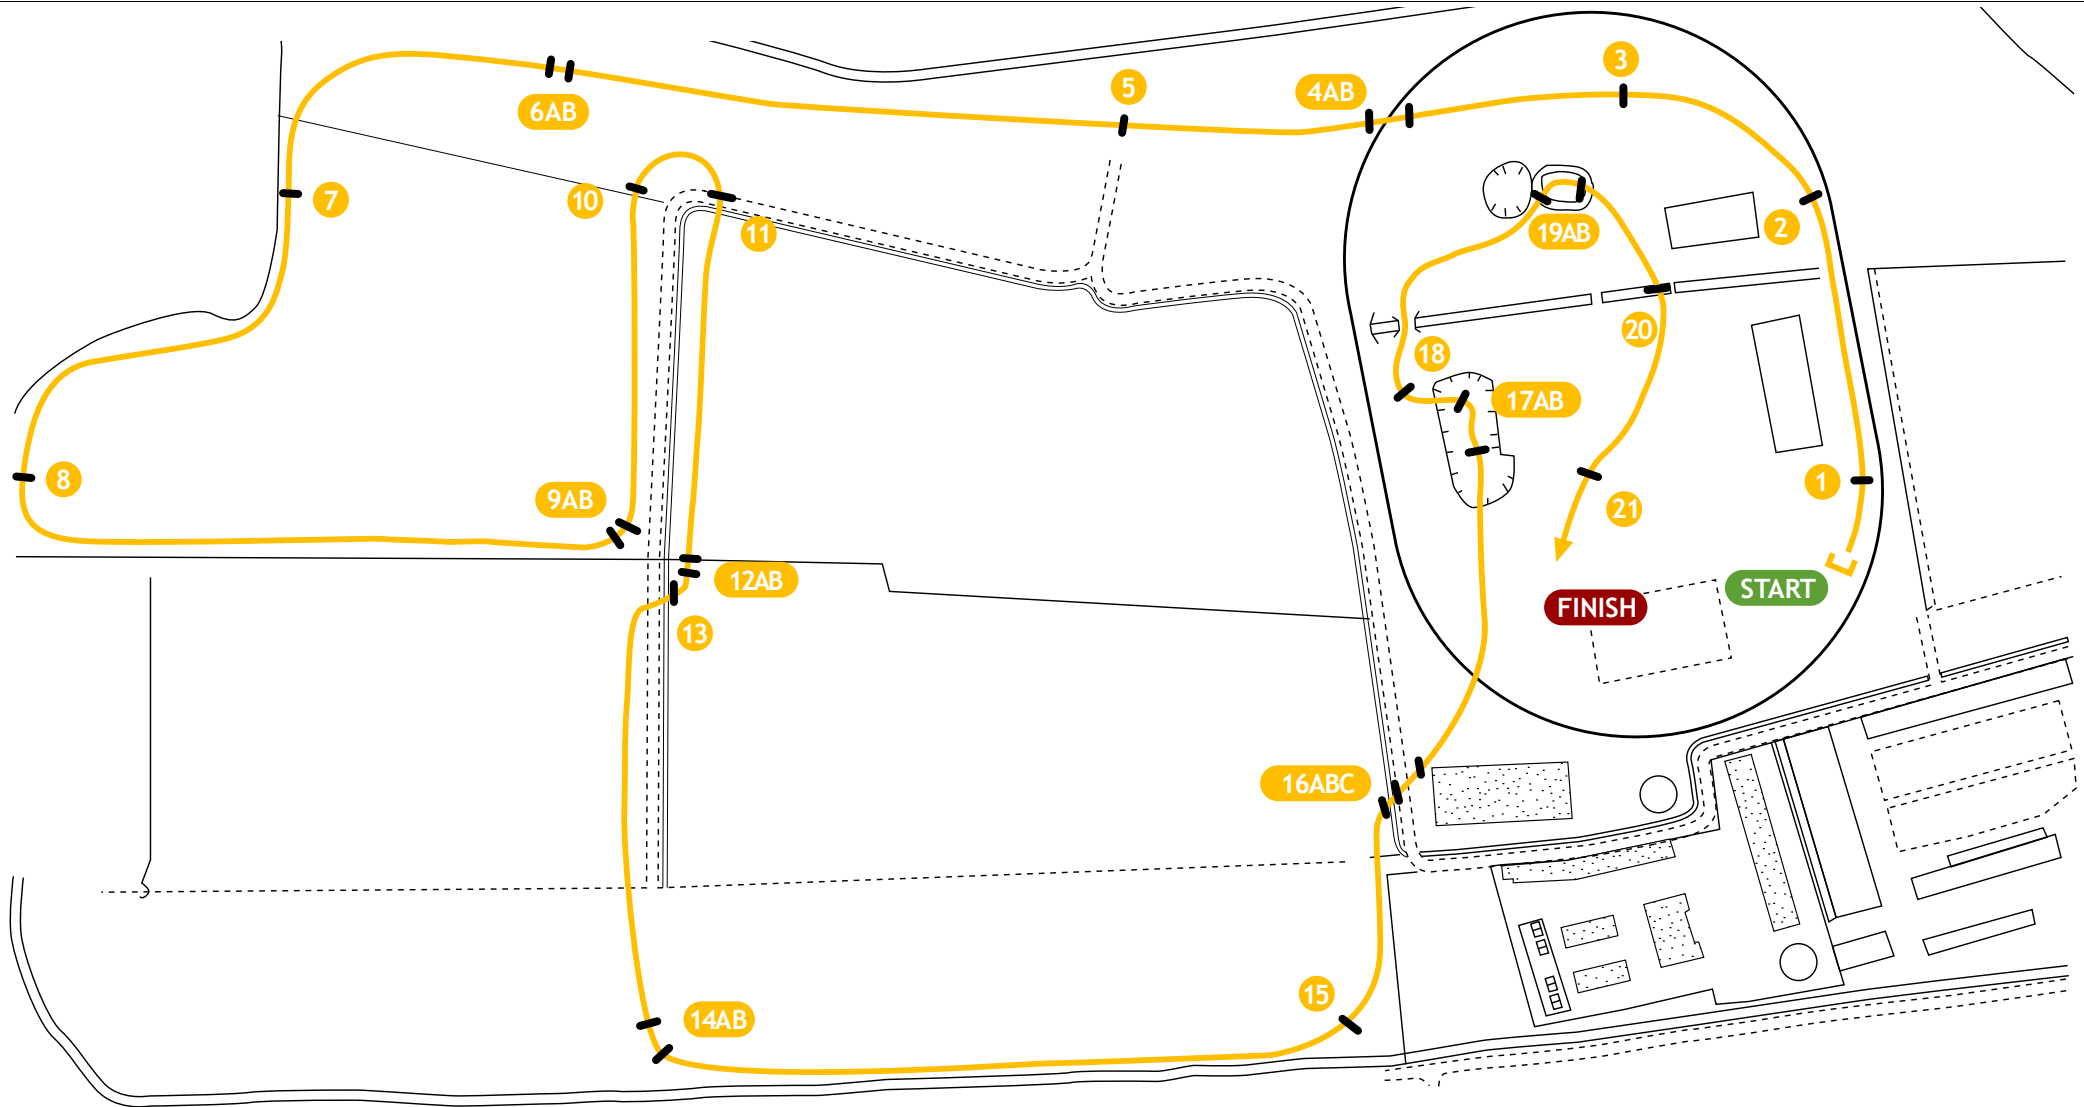

CENTRO IPPICO "LA PISTA"
INTERNATIONAL CIC - CIC*** - CCI*** HORSE TRIAL**
VAIRANO PAVESE 14-15-16-17 APRIL 2011

CIC**

YELLOW

- 1 - Vairano Log
- 2 - Frame
- 3 - Round Top
- 4AB - Double Brush Off Track
- 5 - Hay Table
- 6AB - Tyres
- 7 - Ditch Brush

- 8 - Picnic Table
- 9AB - Log & Corner
- 10 - Log Pile Bed
- 11 - Triple Bar & Ditch
- 12AB - Step & Brush
- 13 - Trakhener
- 14AB - Wine & Cheese

- 15 - Machinery Rails
- 16ABC - Crossing Indoor Road
- 17AB - Mound Hedges
- 18 - Triple Brush
- 19AB - Water
- 20 - Arena Trakhener
- 21 - Mitsubishi Arch