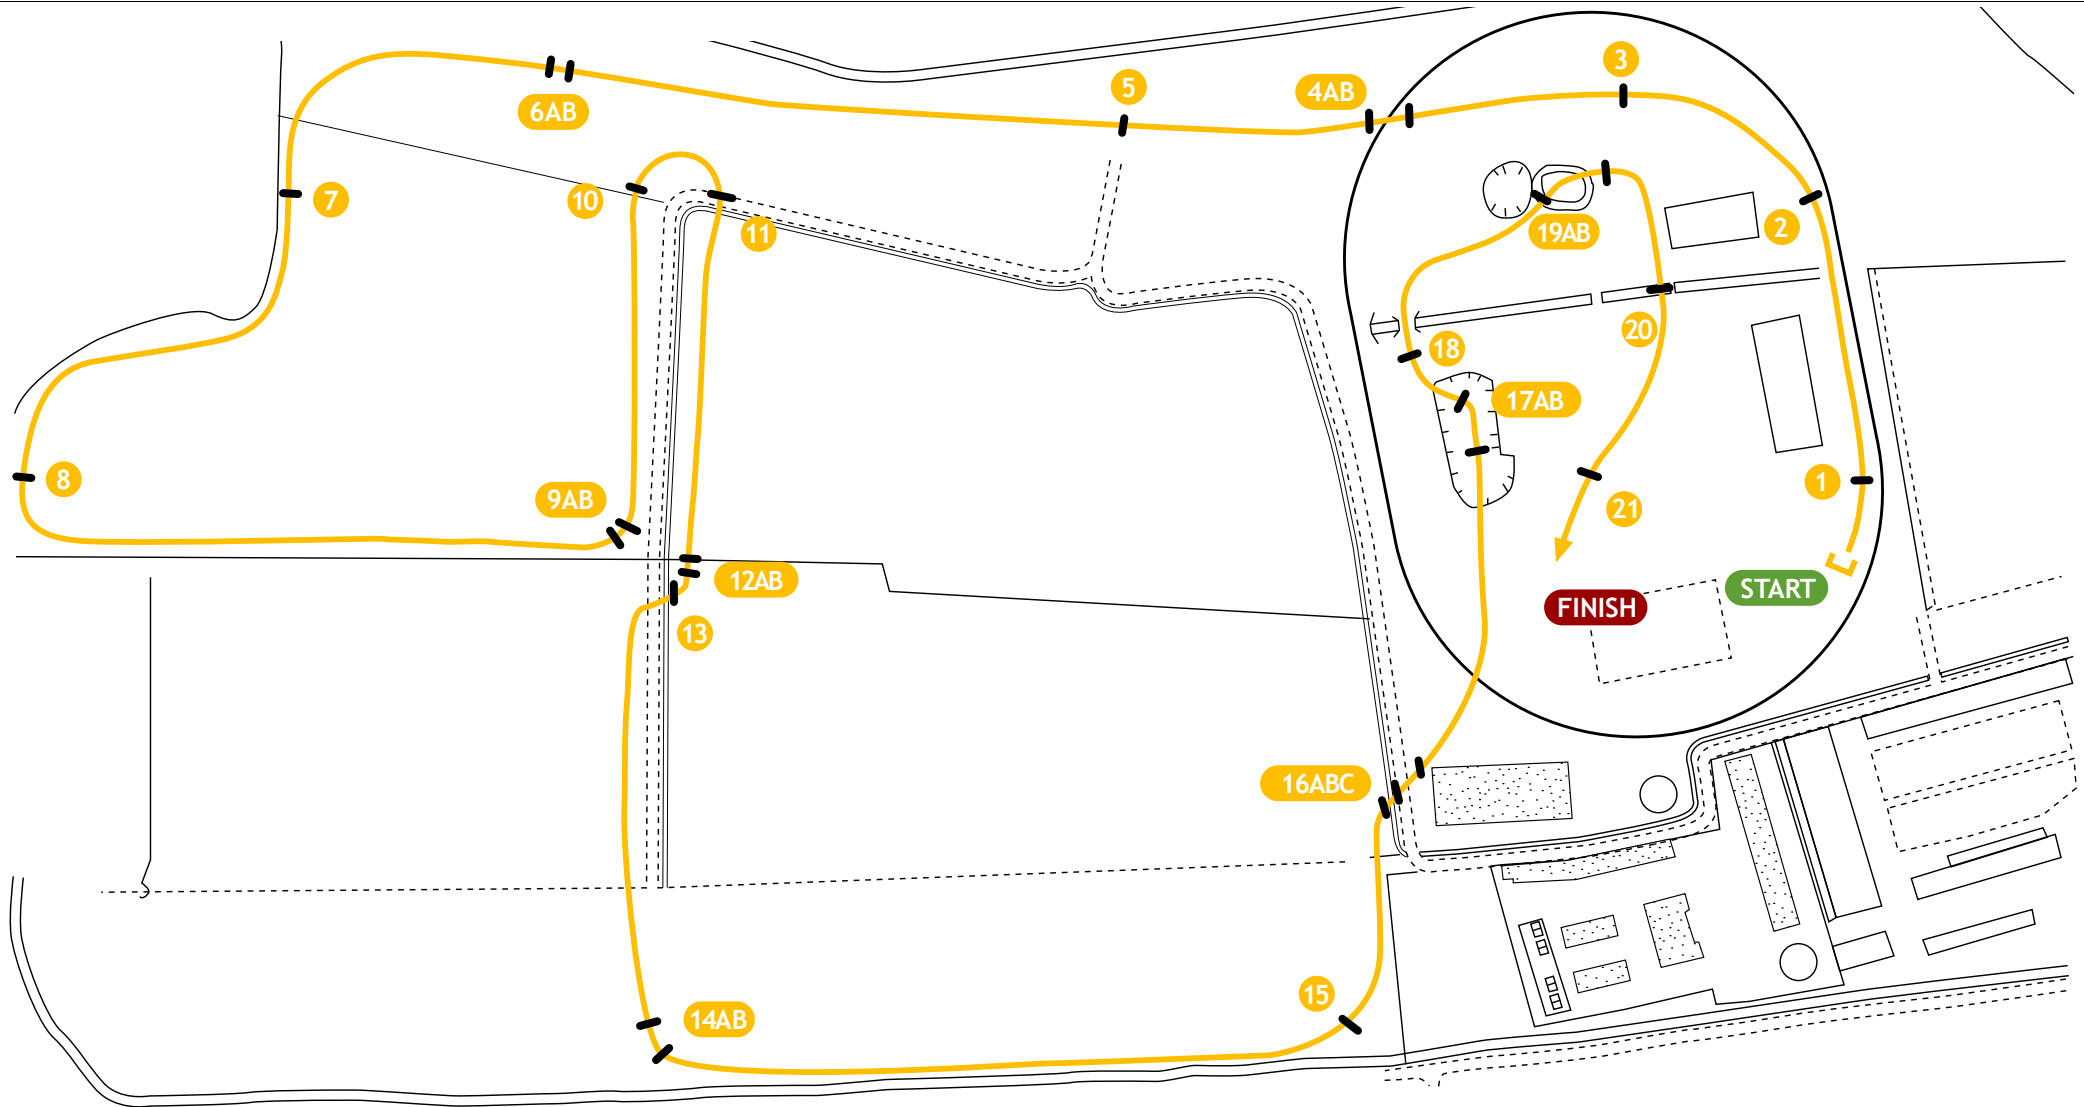

CENTRO IPPICO "LA PISTA"
INTERNATIONAL CIC - CIC*** - CCI*** HORSE TRIAL**
VAIRANO PAVESE 19-20-21-22 APRIL 2012

CIC**

YELLOW

- 1 – Vairano Log
- 2 – Frame
- 3 – Round Top
- 4AB – Brushes Off Track
- 5 – Hay Table
- 6AB – Tyres
- 7 – Ditch Brush

- 8 – Picnic Table
- 9AB – Log & Corner
- 10 – Log Pile Bed
- 11 – Triple Bar & Ditch
- 12AB – Step & Brush
- 13 – Trakhener
- 14AB – Wine & Cheese

- 15 – Machinery Rails
- 16ABC – Indoor Road Crossing
- 17AB – Mound Hedges
- 18 – Triple Brush
- 19AB – Water
- 20 – Arena Trakhener
- 21 – Vairano Arch