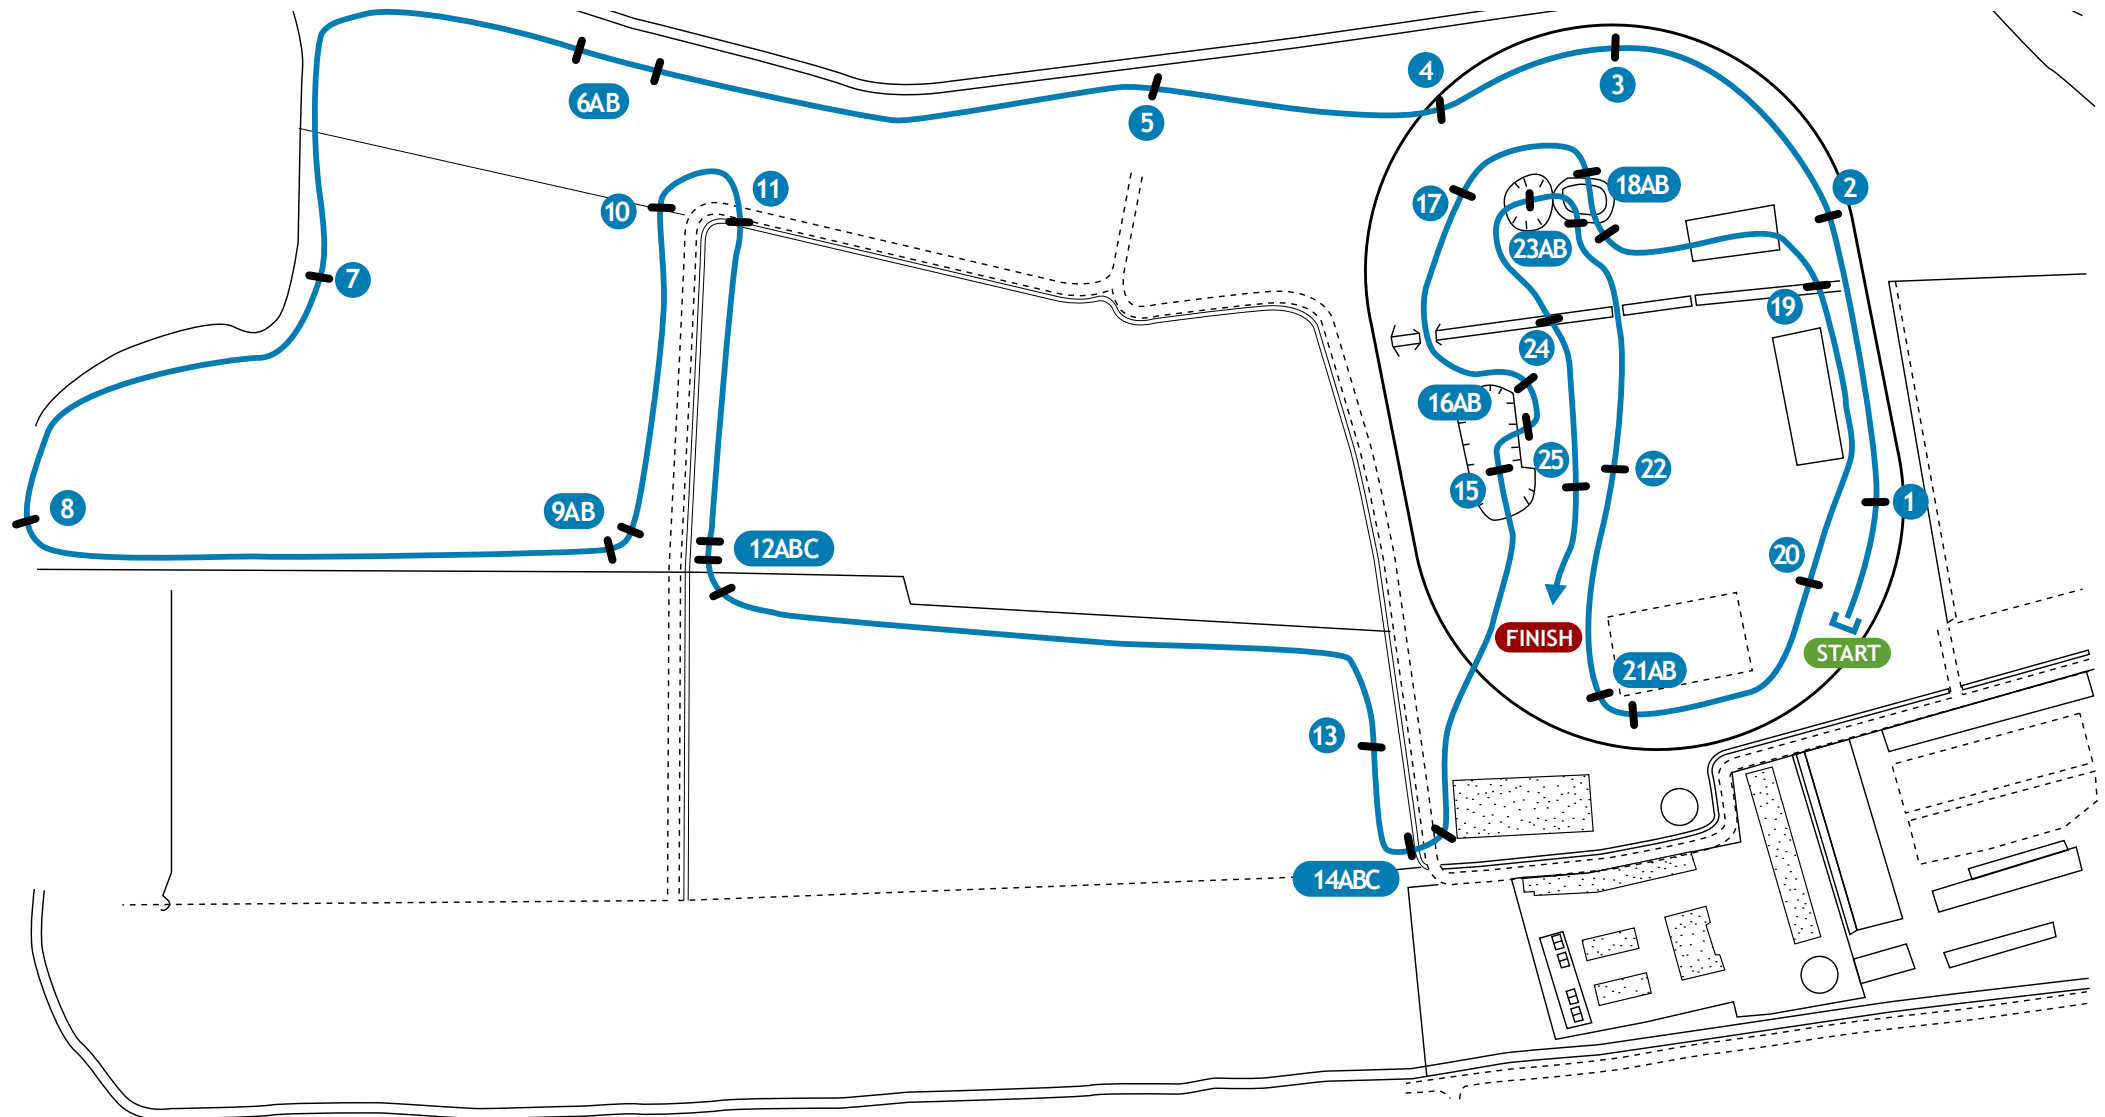

**CENTRO IPPICO "LA PISTA"**  
**INTERNATIONAL CIC\*\* - CIC\*\*\* - CCI\*\*\* HORSE TRIAL**  
**VAIRANO PAVESE 14-15-16-17 APRIL 2011**

**CIC\*\*\***

**BLUE**

- 1 - Vairano Log
- 2 - Frame
- 3 - Round Top Table
- 4 - Hedge Off Track
- 5 - Hay Feeder

- 6AB - Tyre Corner
- 7 - Ditch Brush
- 8 - Picnic Table
- 9AB - Log Corner
- 10 - Log Pile

- 11 - Ditch Oxer
- 12ABC - Step - Brush - Triple Brush
- 13 - Big Ramp
- 14ABC - Indoor Corner
- 15 - Mound Hedge

- 16AB - Hedge & Corner
- 17 - Round Top House
- 18AB - Water
- 19 - Trakhener
- 20 - Bench

- 21AB - News Stands
- 22 - Ditch Brush
- 23AB - Water
- 24 - Cross Question
- 25 - Mitsubishi Arch