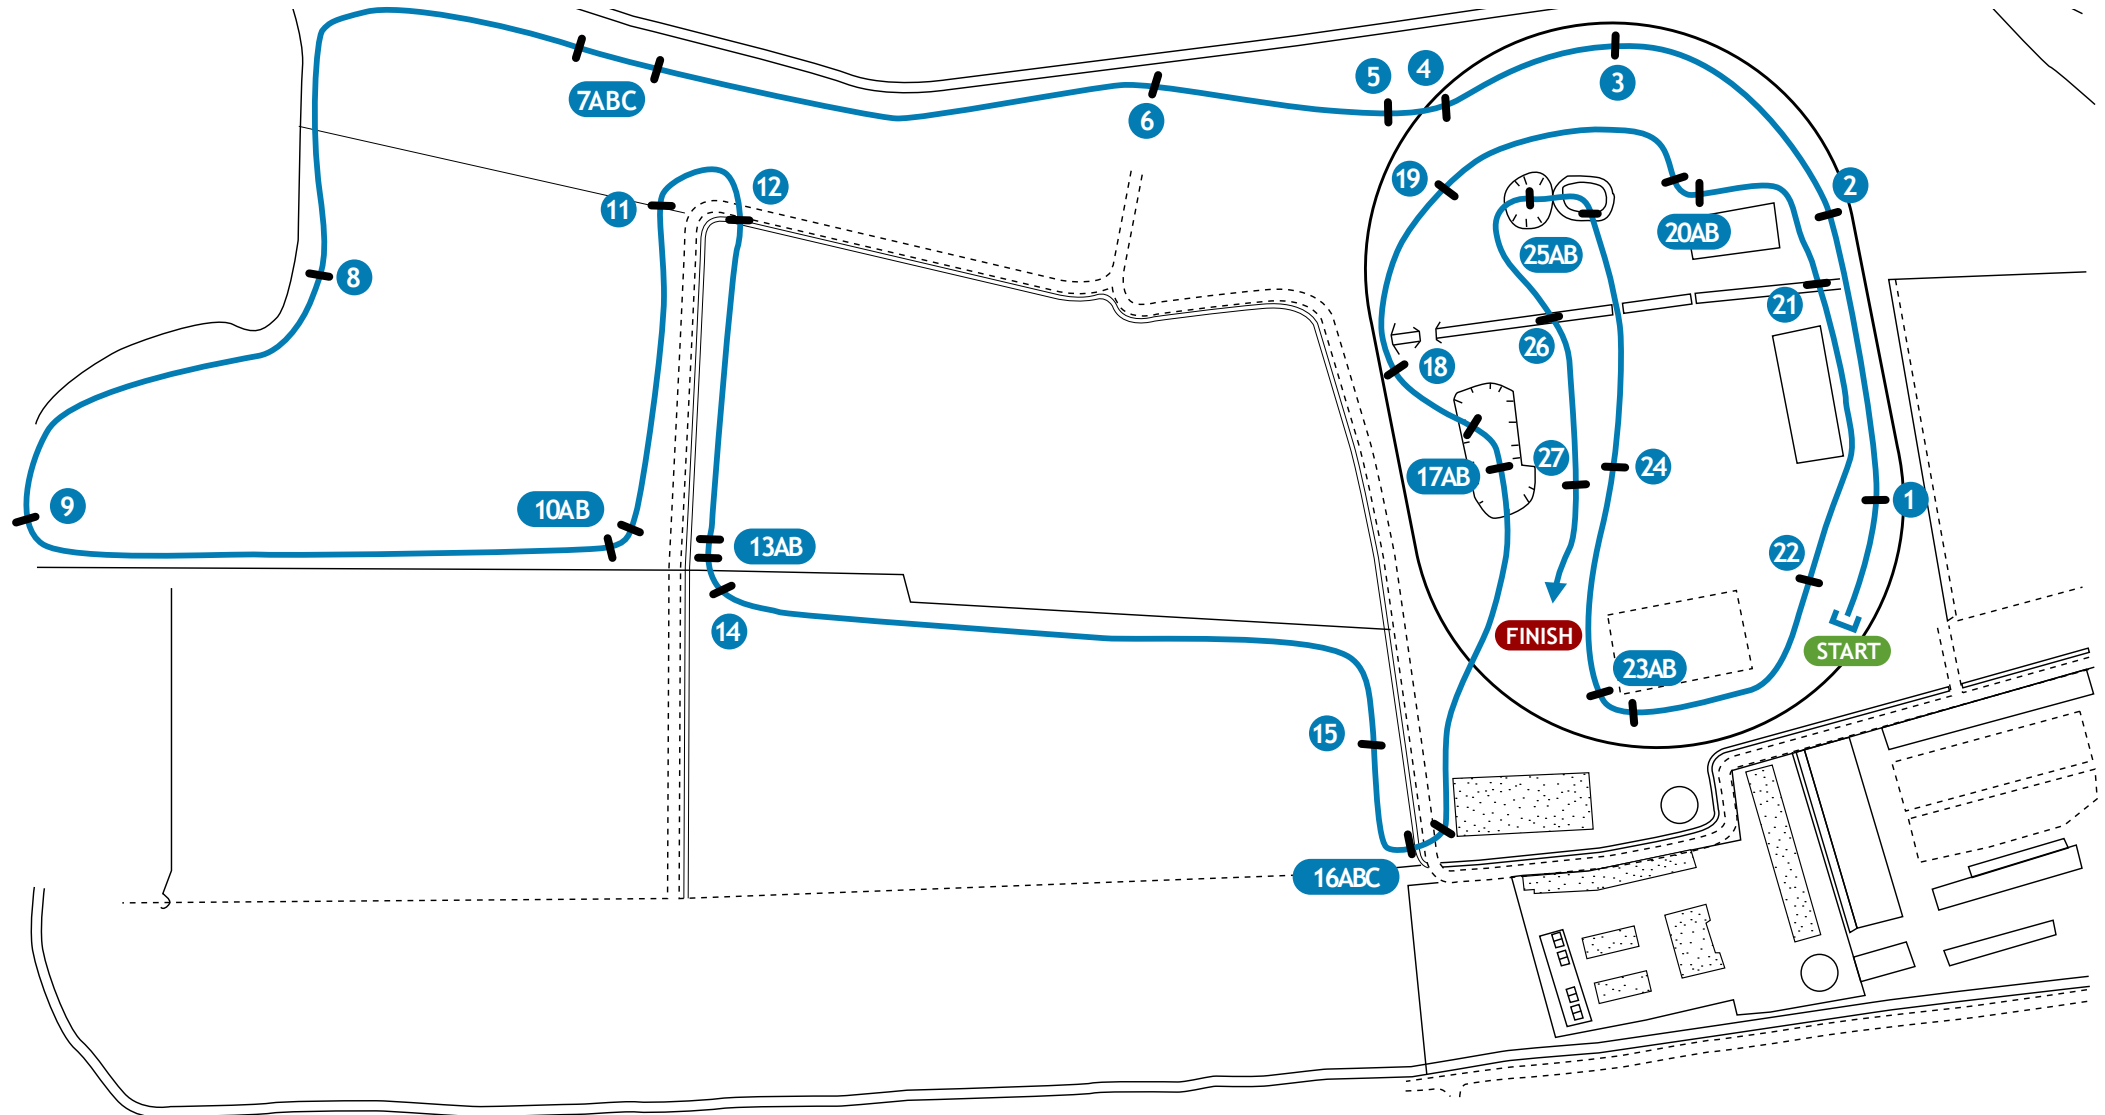

CENTRO IPPICO "LA PISTA"
INTERNATIONAL CIC - CIC*** - CCI*** HORSE TRIAL**
VAIRANO PAVESE 19-20-21-22 APRIL 2012

CIC***

BLUE

- 1 - Vairano Log
- 2 - Frame
- 3 - Round Top Table
- 4, 5 - Hedges Off Track
- 6 - Hay Feeder
- 7ABC - Tyre Corner
- 8 - Ditch Brush
- 9 - Picnic Table
- 10AB - Log Corner
- 11 - Log Pile

- 12 - Ditch Oxer
- 13AB, 14 - Step - Brush - Bullfinch
- 15 - Big Ramp
- 16ABC - Indoor Corner
- 17AB - Mound Hedges

- 18 - Triple Bar
- 19 - Round Top House
- 20AB - House & Oxer
- 21 - Trakhener
- 22 - Bench

- 23AB - News Stands
- 24 - Ditch Brush
- 25AB - Water
- 26 - Cross Question
- 27 - Vairano Arch

- 23AB - News Stands
- 24 - Ditch Brush
- 25AB - Water
- 26 - Cross Question
- 27 - Vairano Arch