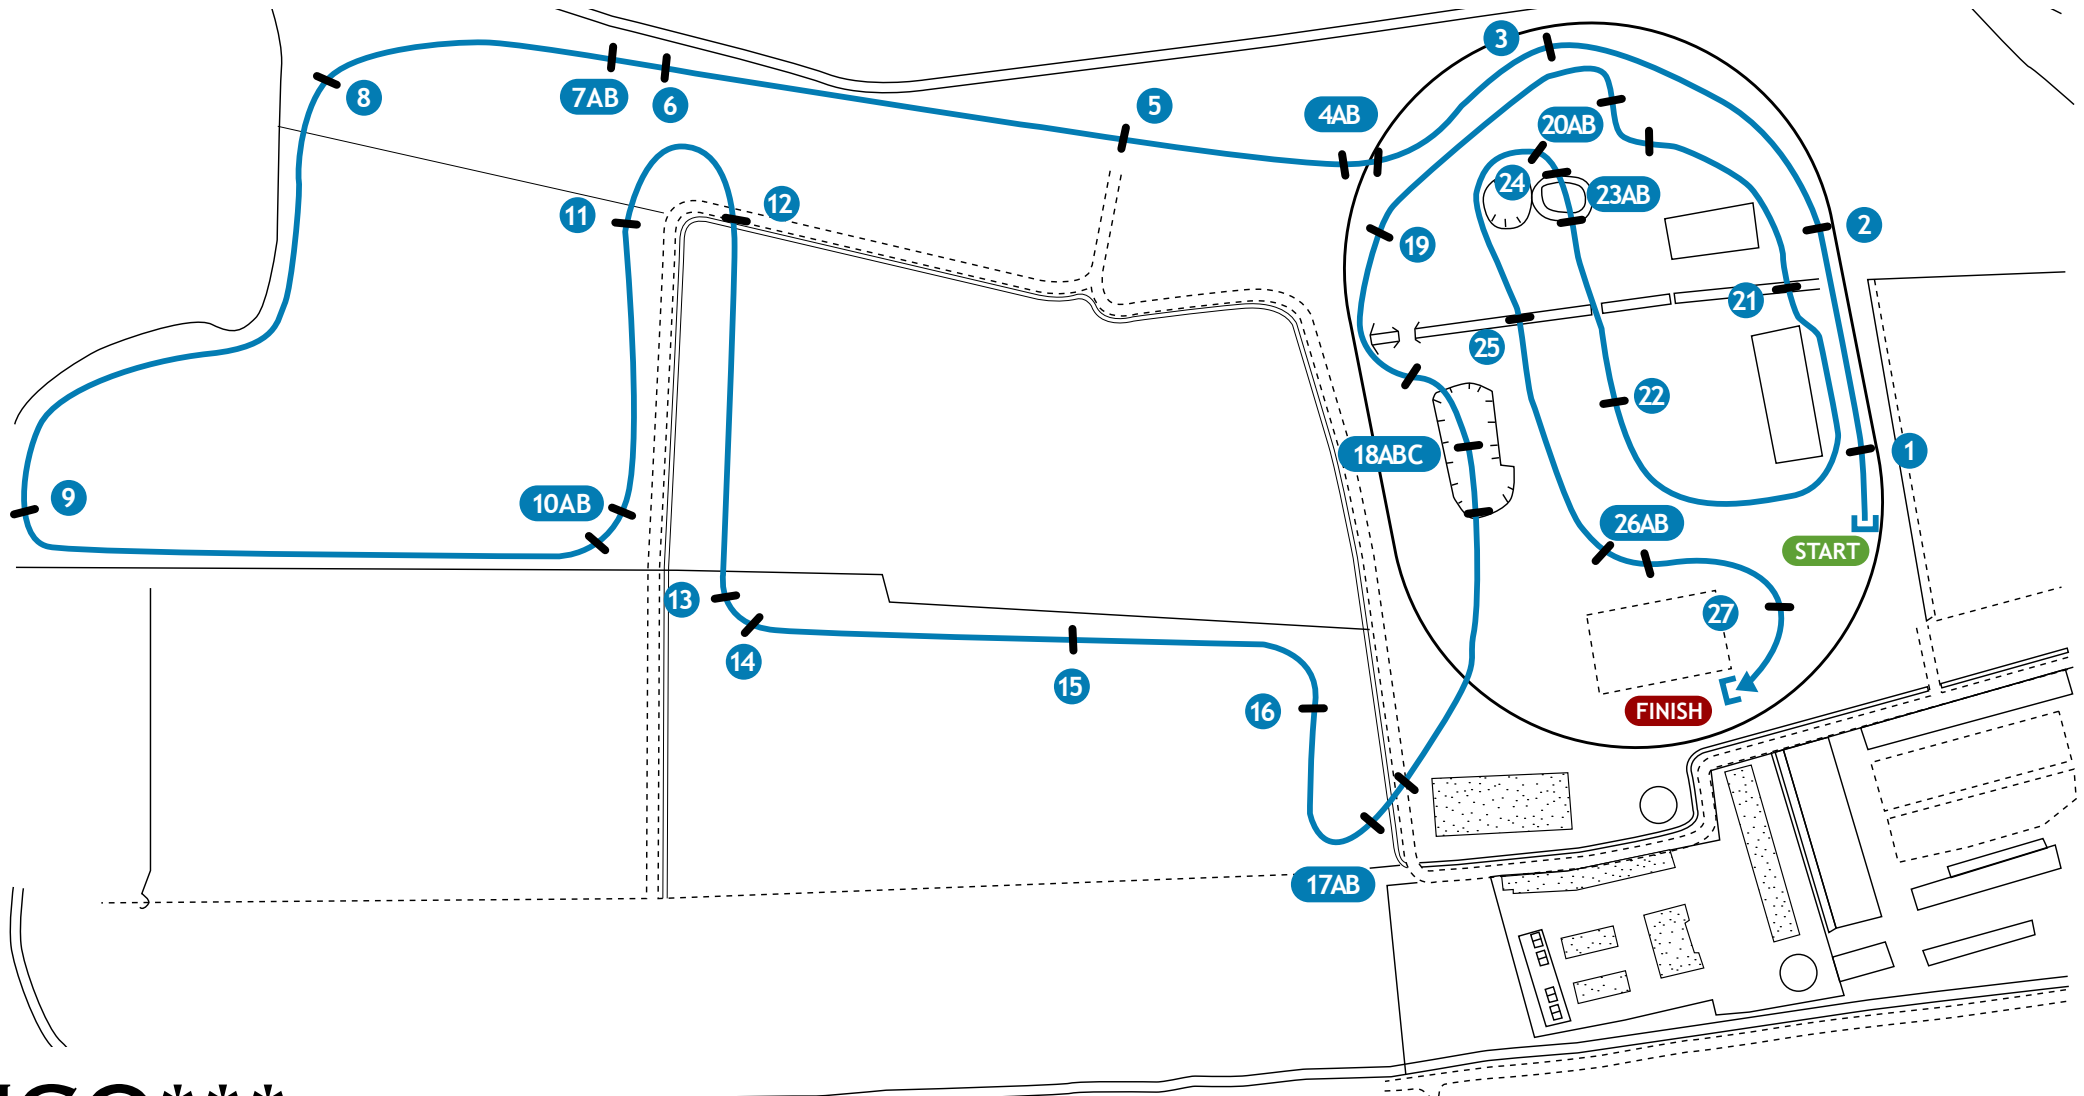

CENTRO IPPICO "LA PISTA"

INTERNATIONAL CIC** - CICO*** - CCI*** HORSE TRIAL
VAIRANO 15-18 SEPTEMBER 2016

CICO***

BLUE

Length: **3.510 m**

Speed: **570 metres/min**

Optimum Time: **6:10**

Max Time: **12:20**

1 - Vairano Log

2 - Frame

3 - Rounded Table

4AB - Hedge off Gallop

5 - Straw Table

6, 7AB - Tyre Corner

8 - Narrow Triple Bar

9 - Narrow Brush Table

10AB - Log Corner

11 - Danilo's Bed

12 - Ditch Oxer

13, 14 - Bank to Brushes

15 - Bullfinch

16 - Large Ramp

17AB - Indoor Crossing

18ABC - Mound Complex

19 - Round Top House

20AB - House and Oxer

21 - Trakhener

22 - Stick Pile

23AB, 24 - Water Complex

25 - Ditch Brush

26AB - News Stand

27 - Vairano Arch